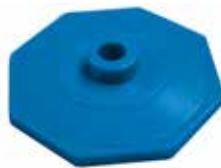

Sleeve

Threadedrod with welded cup

Complete set with handle

A SELECTION - CONSTRUCTION PRODUCTS

Powder coated sheet to window

PANDOOR security hinge to RC3

Wire part

Brads

Post foot

Bolt hinges

Staples

Lever arm

Hinge to roofing

Frame sleeve

Plastic washer to frame sleeve

Arm connectors

Leash hook

Steel clips

Special screw with locking

BUFAB